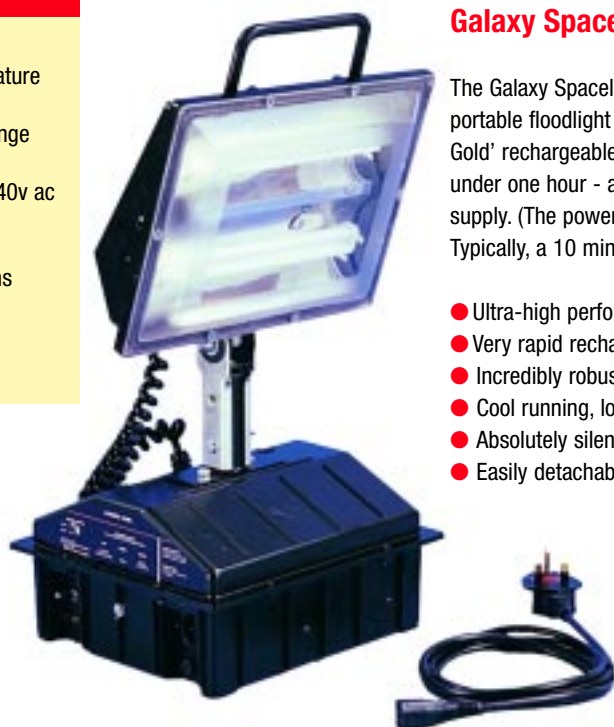

lighting

06-008

Specification

Normal operating temperature range: -40°C to +60°C
 Operating temperature range (on charge): 0°C to +40°C
 Charging source: 200 - 240v ac
 Dimensions: 264 x 245 x 550mm
 Light output: 2000 Lumens

Accessories

Optional 1.5m mast

Galaxy Spacelight

The Galaxy Spacelight is probably the world's most advanced, truly portable floodlight system. The unit incorporates a unique 'Power Block Gold' rechargeable power source. Recharging is at a very rapid rate - under one hour - and is carried out direct from a suitable 240v mains supply. (The power pack has its own integral transformer/adaptor). Typically, a 10 minute recharge provides up to two hours operation.

Code	Description	Weight
06-008	Galaxy/Aurora Spacelight	9.0kg
06-060	RiteLite SLK9A Work Light	9.5kg

Ritelite SLK9A Supalite K9 Alpha

The Ritelite SLK9A is a professional personal work light which allows the user to direct light at the optimum angle from up to 8 feet. The light source is from highly efficient multiple triphosphor electronic flood lamps operating from a 12v power source.

- Can be switched between low and high power to extend duration
- Flexible work position to direct light at the optimum angle
- Can be used as high power flood beam torch
- Telescopic mast.
- Cool running, low voltage equipment for complete safety
- Non-conductive, impact resistant polymer body